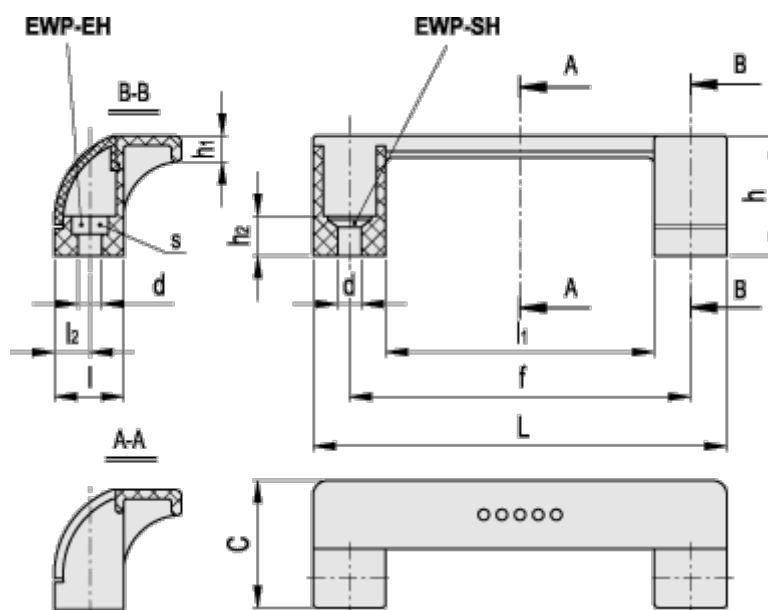

Article number: 23052652514

Description: E+G Guard wing handle, Ergostyle  
EWP.110-SH-C4

## Measures

C	= 35	L	= 114
d	= 6.5	l1	= 74
f	= 93,5 +/-0,5	l2	= 9.5
F1 (N)	= 800		
h	= 33		
h1	= 7		
h2	= 11		
l	= 19		